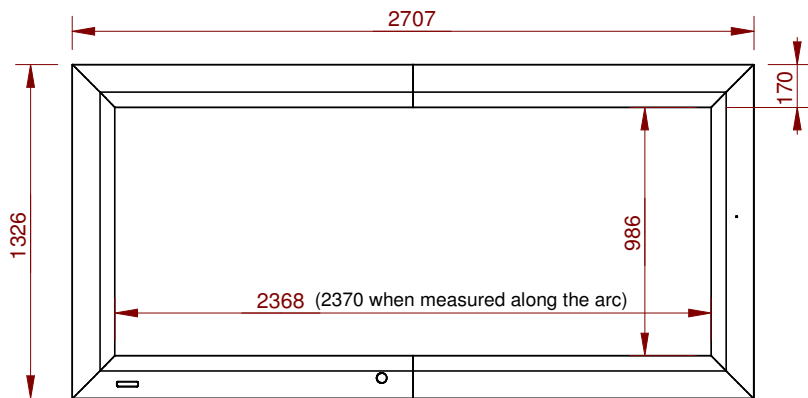

B

C

D

Radius of ARC is 13 meters (~ 42.7 feet)

CINOSCREEN_curved -- 101"					Edition		Sheet	
					6			

1

2

3