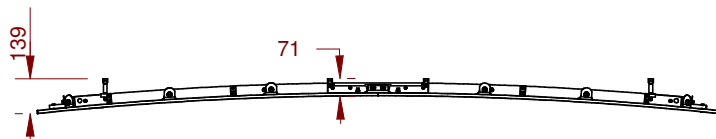

B

C

D

Radius of ARC is 13 meters (~ 42.7 feet)

CINOSCREEN_curved -- 101"					Edition		Sheet	
					6			

1

2

3