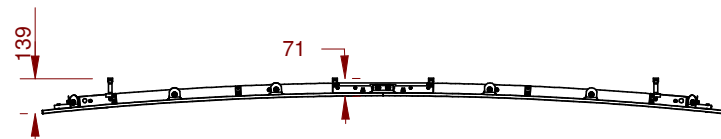

B

C

D

Radius of ARC is 13 meters (~ 42.7 feet)

CINOSCREEN_curved -- 107"										Edition		Sheet	
										6			

1

2

3