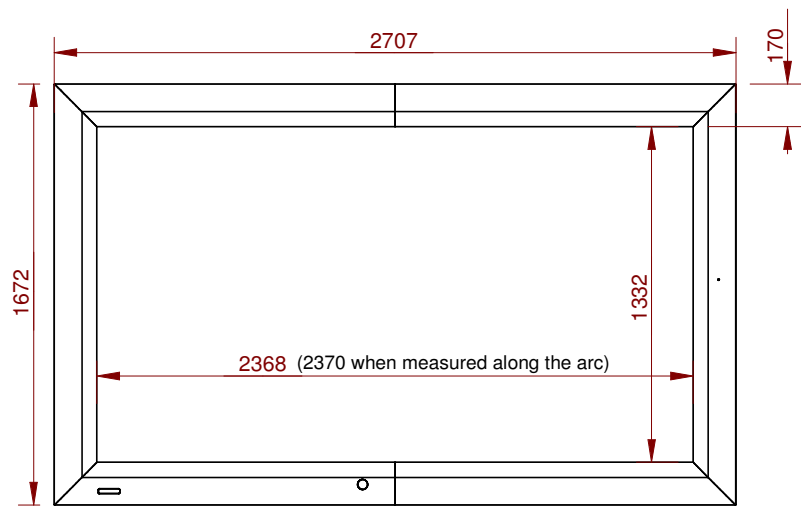

B

C

D

Radius of ARC is 13 meters (~ 42.7 feet)

CINOSCREEN_curved -- 107"										Edition		Sheet	
										6			

1

2

3