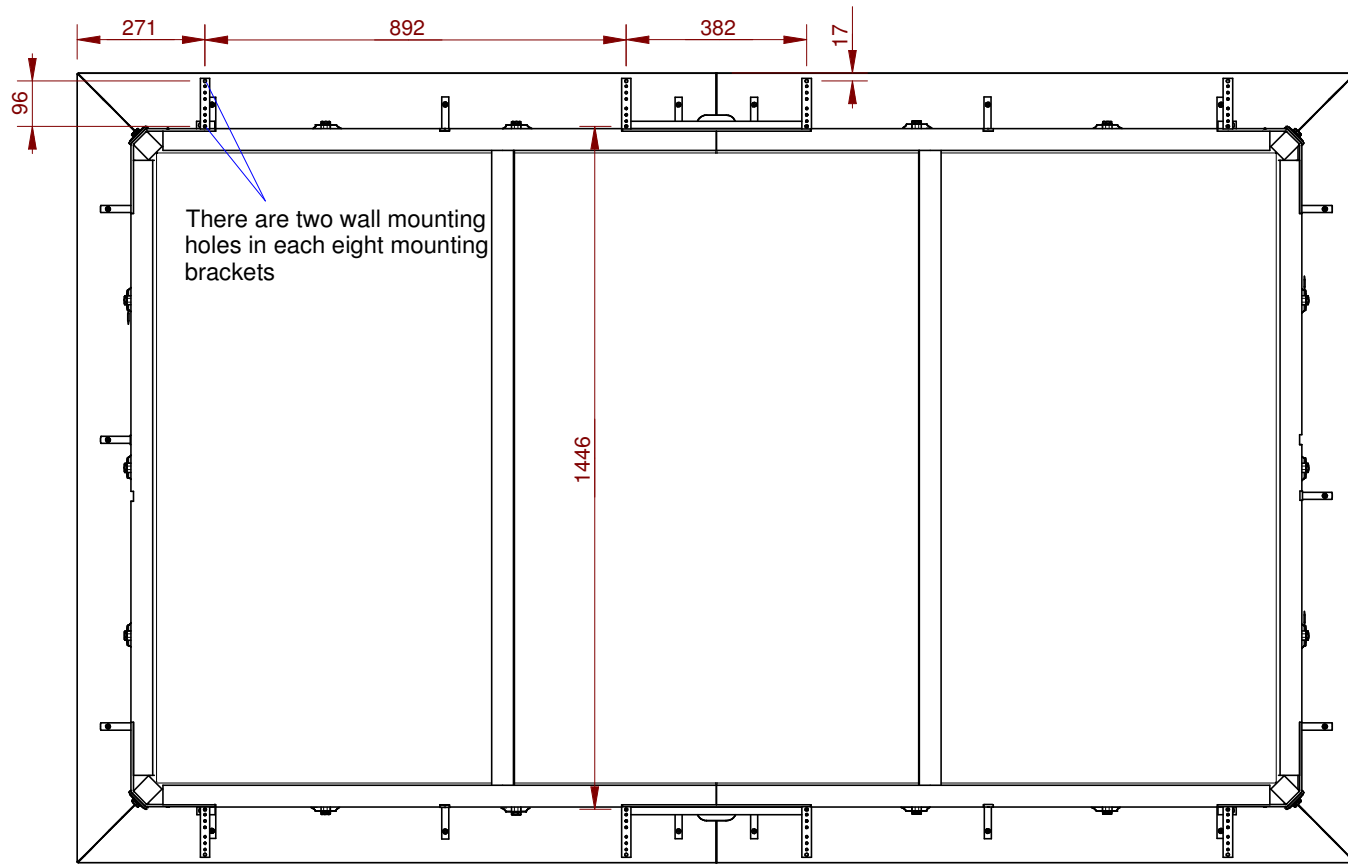

C

D

D

There are two wall mounting holes in each eight mounting brackets

BACK VIEW

CINOSCREEN_curved -- 107"					Edition	Sheet
					6	

1

2