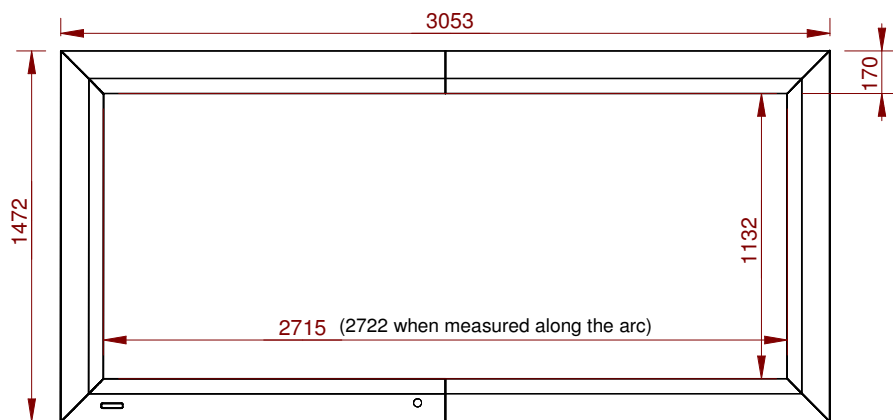

Date

Signature

Checked

A

B

C

D

Radius of ARC is 13 meters (~ 42.7 feet)

A

B

C

D

CINOSCREEN_curved -- 116"

Edition

Sheet

1