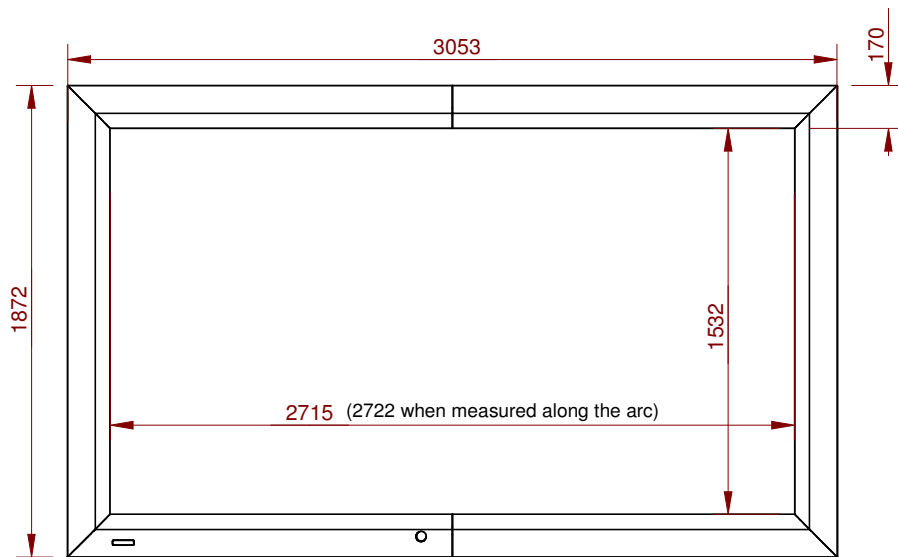

B

C

D

Radius of ARC is 13 meters (~ 42.7 feet)

CINOSCREEN\_curved -- 122"

Edition

Sheet

1