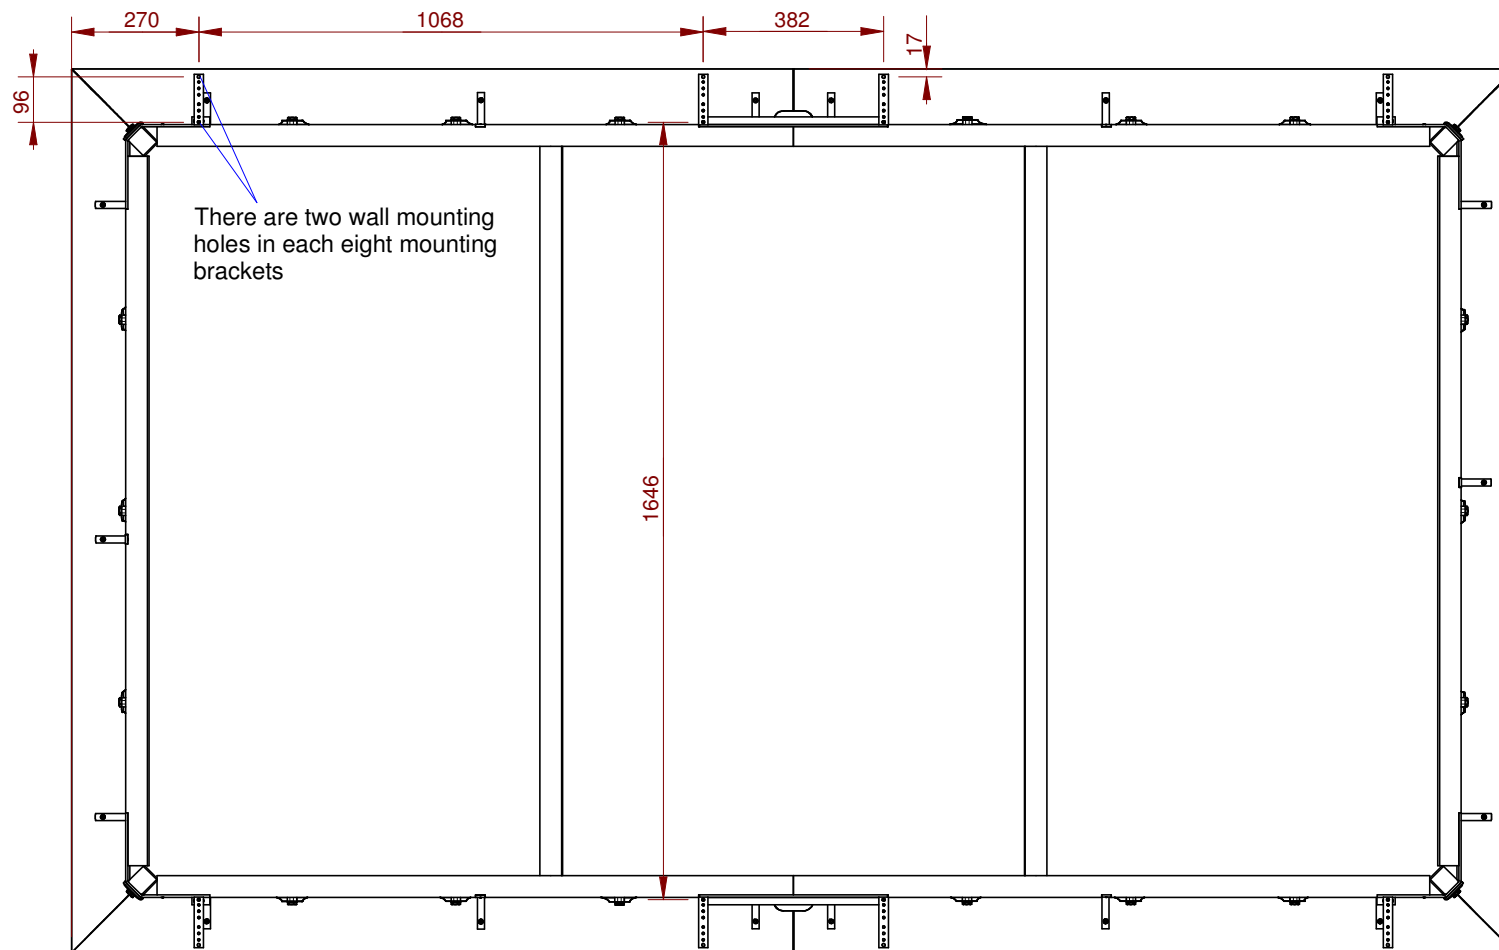

A

B

B

C

C

D

D

There are two wall mounting
holes in each eight mounting
brackets

BACK VIEW

CINOSCREEN_curved -- 122"										Edition		Sheet	
										6			

1

2

3

6