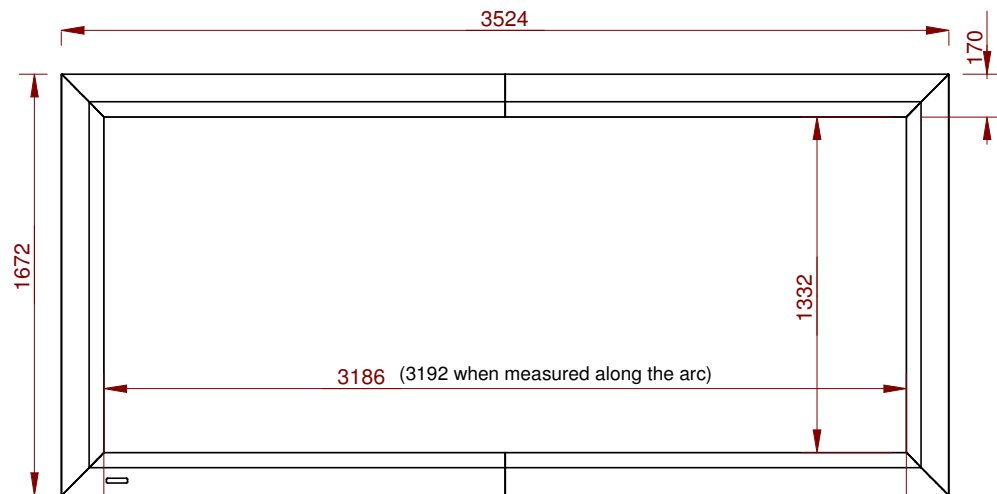

B

C

D

Radius of ARC is 13 meters (~ 42.7 feet)

CINOSCREEN_curved -- 136"					Edition		Sheet	
					6			

1

2

3