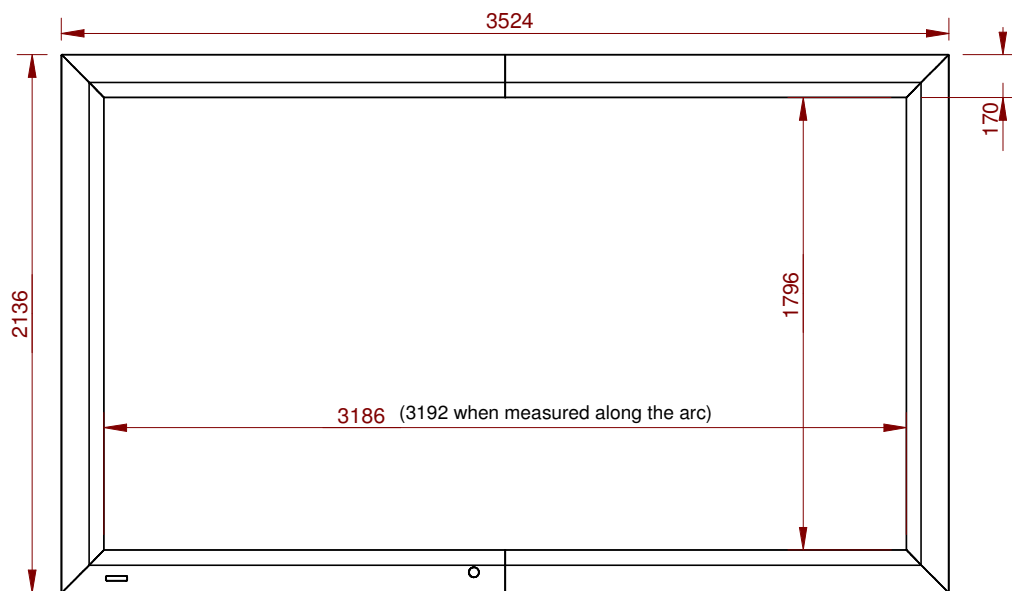

B

C

D

Radius of ARC is 13 meters (~ 42.7 feet)

CINOSCREEN_curved -- 144"					Edition		Sheet	
								6

1

2

3