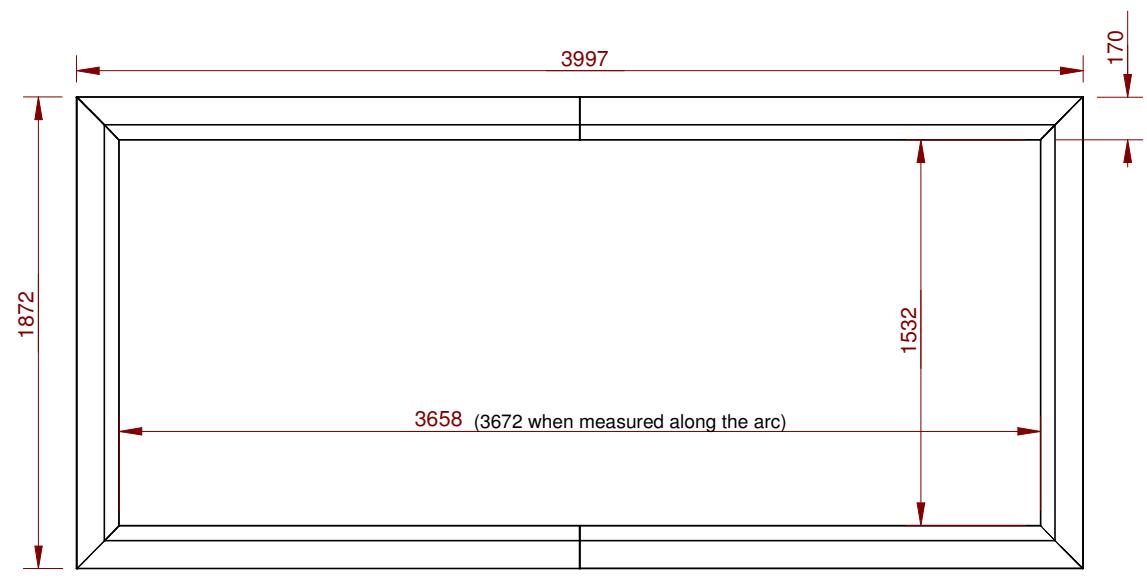

RevNo	Revision note	Date	Signature	Checked
-------	---------------	------	-----------	---------

1 2 3 4 5 6

A
B
C
D

A
B
C
D

Radius of ARC is 13 meters (~ 42.7 feet)

CINOSCREEN_curved -- 156"	Edition	Sheet
	6	

1 2 3 4 5 6