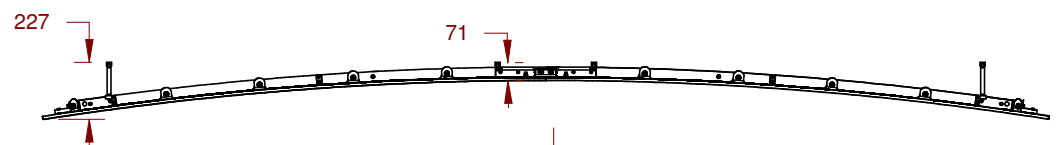

RevNo	Revision note	Date	Signature	Checked
-------	---------------	------	-----------	---------

1 2 3 4 5 6

A
B
C
D

A
B
C
D

Radius of ARC is 13 meters (~ 42.7 feet)

CINOSCREEN_curved -- 156"	Edition	Sheet
	6	