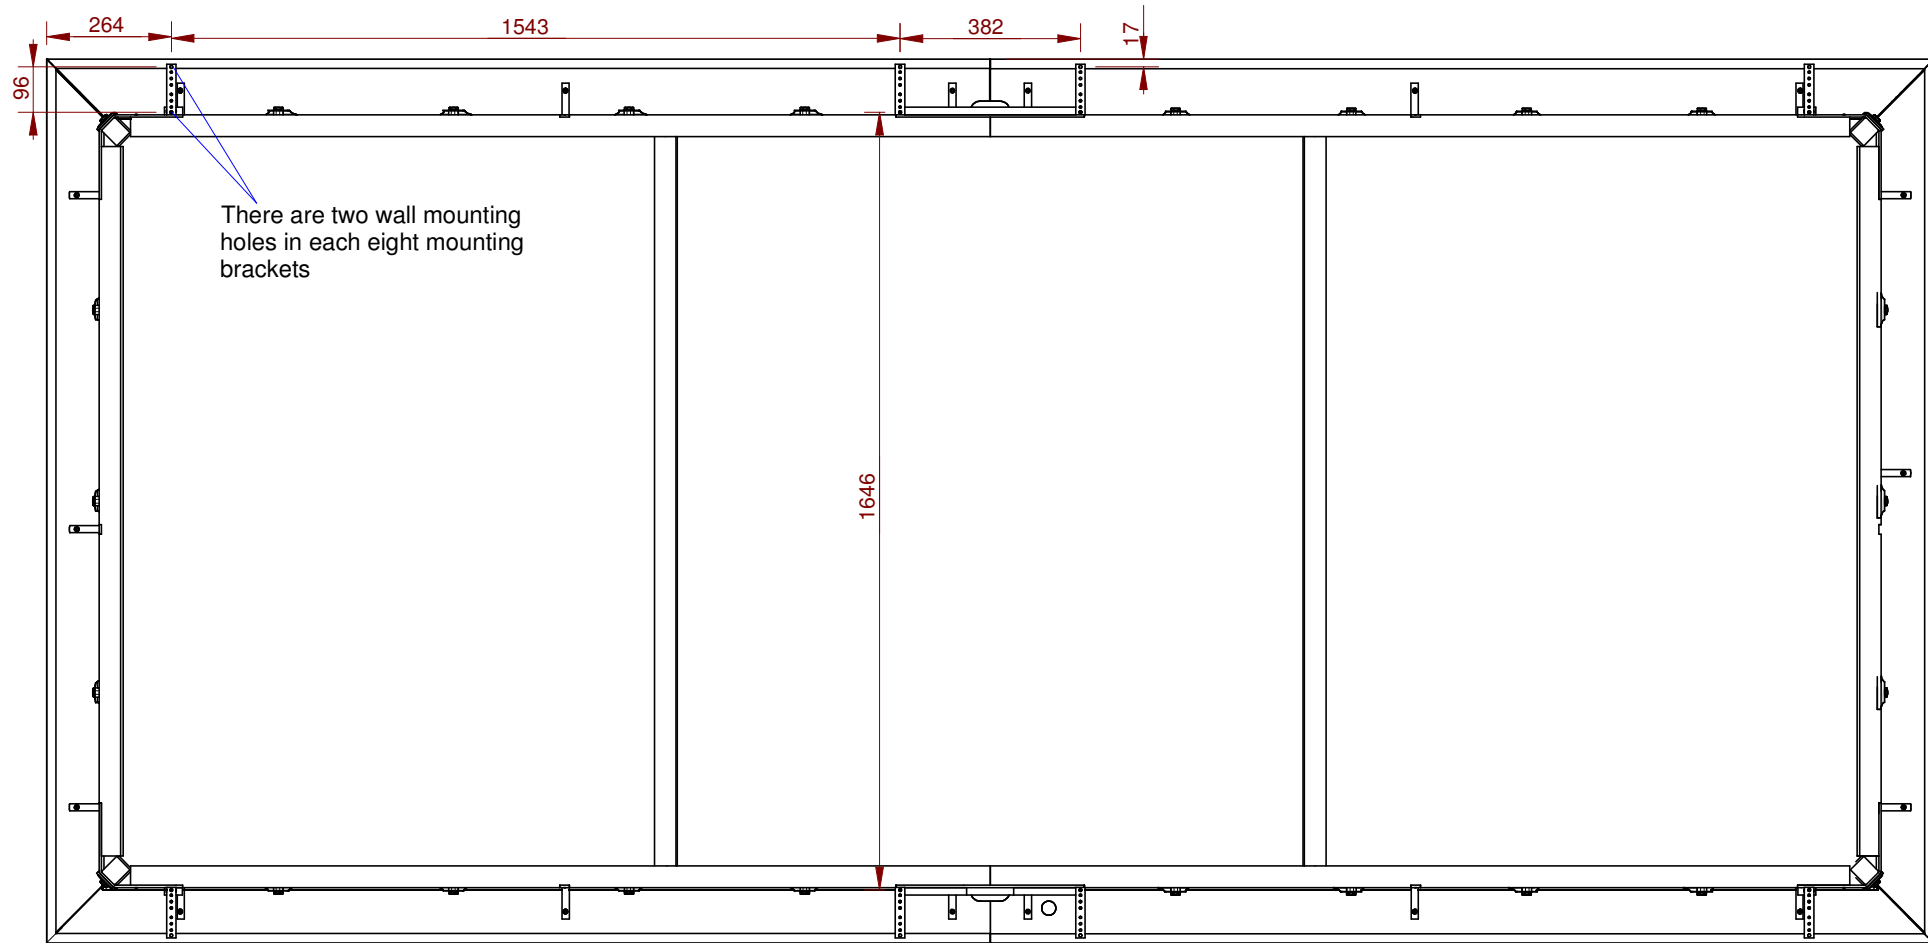

C

D

D

There are two wall mounting
holes in each eight mounting
brackets

BACK VIEW

CINOSCREEN_curved -- 156"

Edition

Sheet