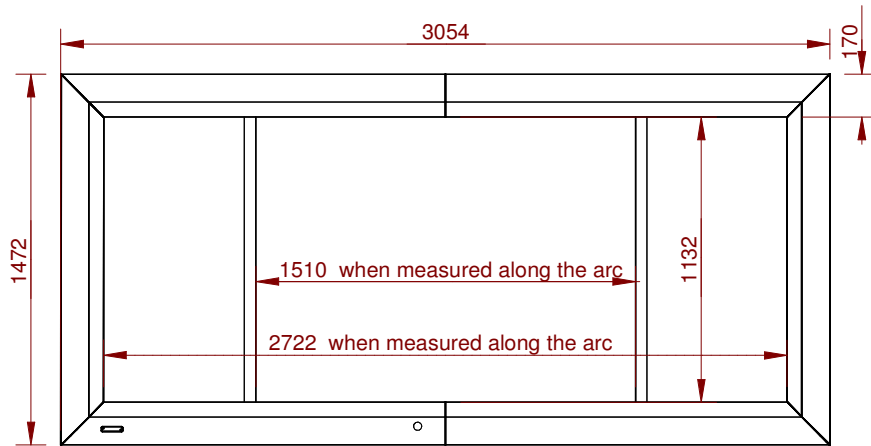

B

C

D

A

B

C

D

Continuously variable aspect ratio from 4:3 to 2.40:1

Radius of ARC is 13 meters (~ 42.7 feet)

CINOSCREEN_curved -- 116" with a masking system			Edition	Sheet
			6	

1

2

3

6