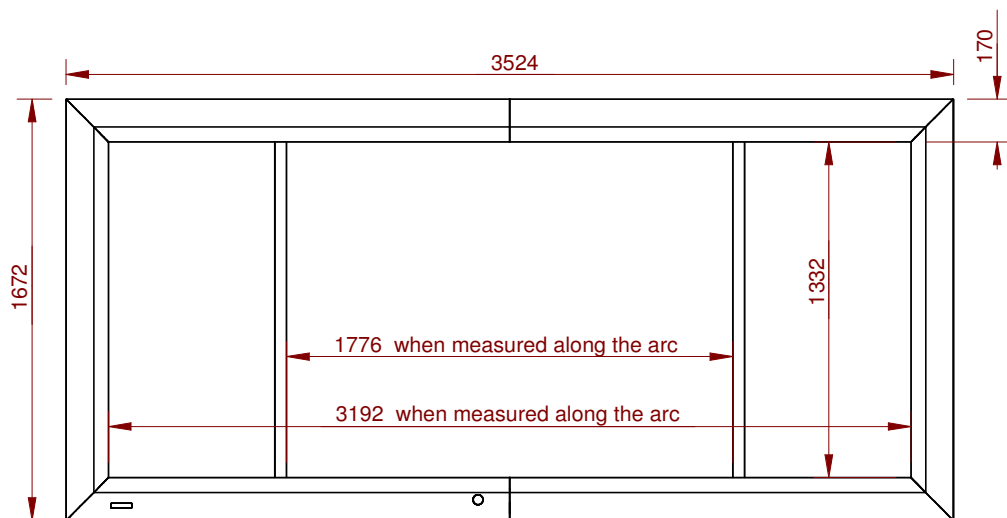

B

C

D

Continuously variable aspect ratio from 4:3 to 2.40:1

Radius of ARC is 13 meters (~ 42.7 feet)

CINOSCREEN_curved -- 136"					Edition		Sheet	
with a masking system							6	

1

2