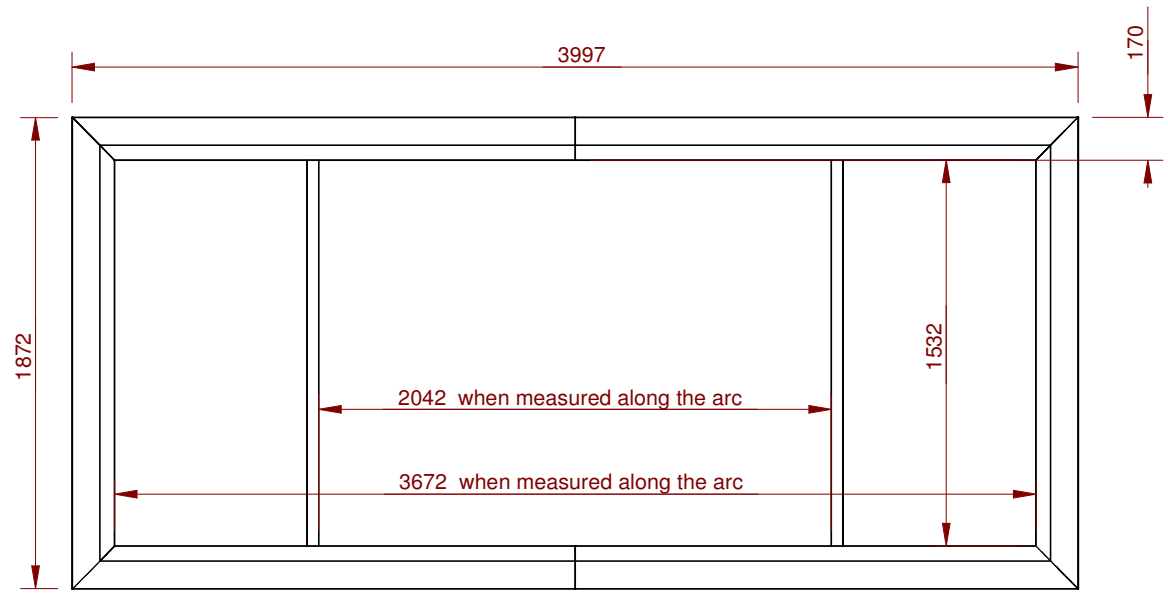

Date

Signature

Checked

A

A

B

B

Continuously variable aspect ratio from 4:3 to 2.40:1

C

C

D

D

Radius of ARC is 13 meters (~ 42.7 feet)

CINOSCREEN_curved -- 156" with a masking system					Edition	Sheet
					6	

1

2