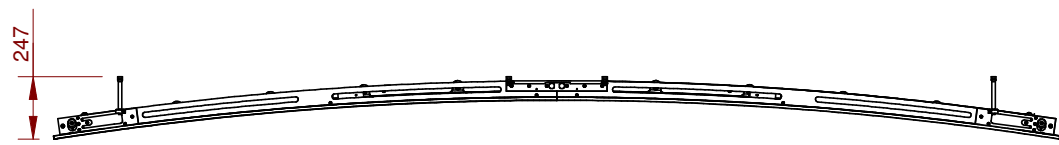

Date

Signature

Checked

A

A

B

B

Continuously variable aspect ratio from 4:3 to 2.40:1

C

C

D

D

Radius of ARC is 13 meters (~ 42.7 feet)

CINOSCREEN_curved -- 156" with a masking system					Edition	Sheet
					6	

1

2