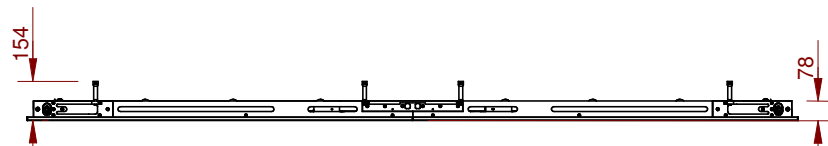

B

C

D

Continuously variable aspect ratio from 4:3 to 2.40:1

CINOSCREEN_flat -- 116"					Edition	Sheet
with a masking system					6	

1

2

3