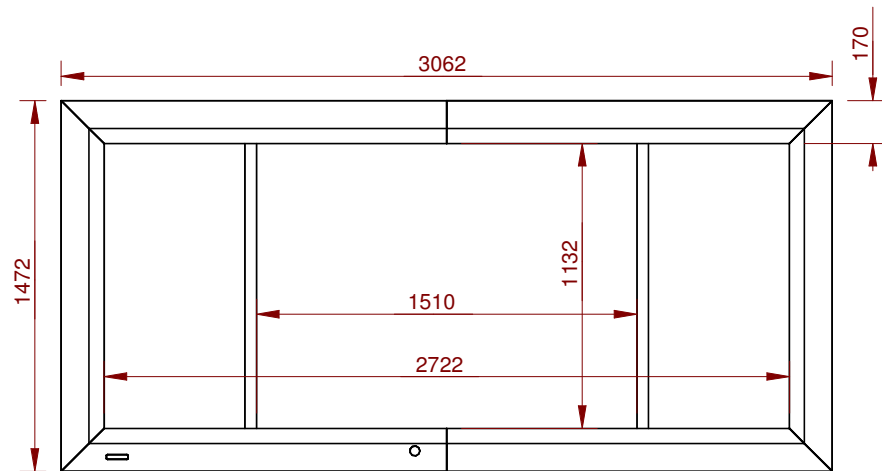

B

C

D

Continuously variable aspect ratio from 4:3 to 2.40:1

CINOSCREEN_flat -- 116"					Edition	Sheet
with a masking system					6	

1

2

3