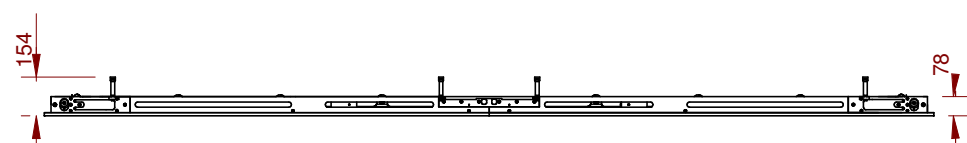

Date

Signature

Checked

A

A

B

B

Continuously variable aspect ratio from 4:3 to 2.40:1

C

C

D

D

CINOSCREEN_flat -- 136"					Edition		Sheet	
with a masking system					6			

1

2

3