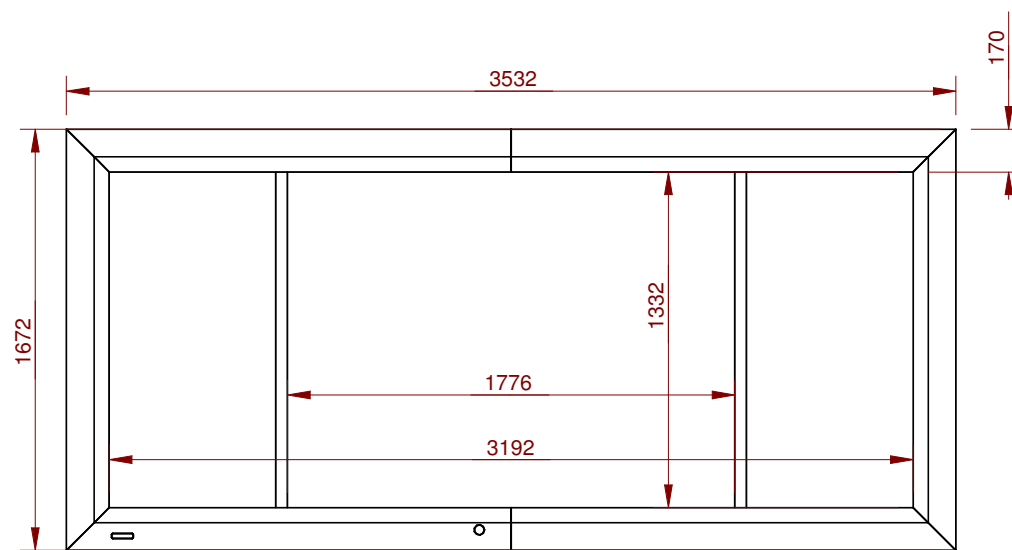

Date

Signature

Checked

A

A

B

B

Continuously variable aspect ratio from 4:3 to 2.40:1

C

C

D

D

CINOSCREEN_flat -- 136"					Edition		Sheet	
with a masking system					6			

1

2

3