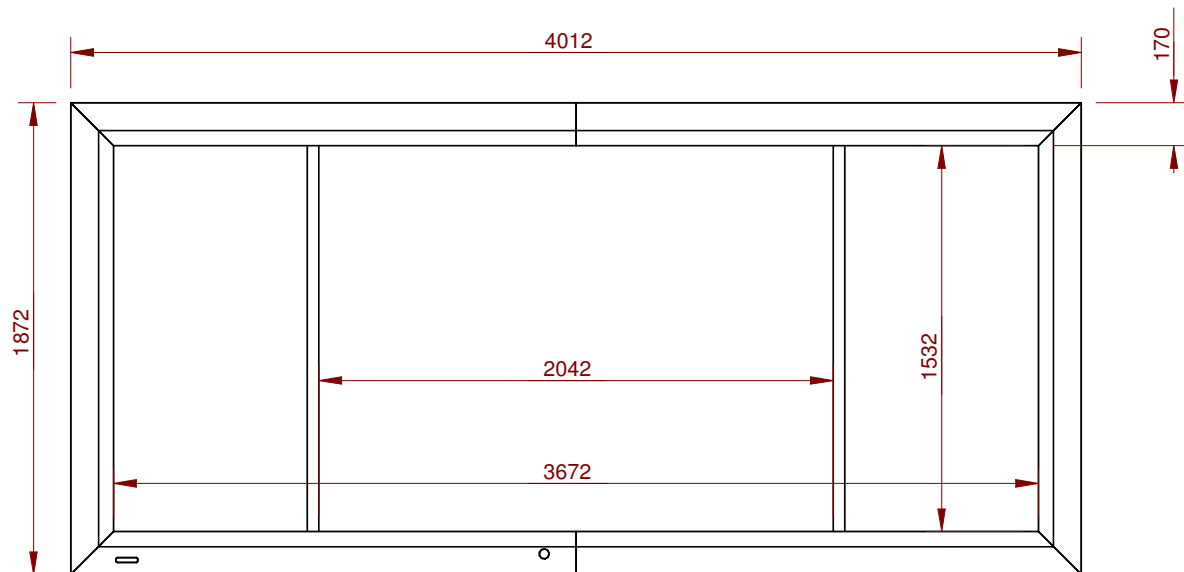

C

D

D

Continuously variable aspect ratio from 4:3 to 2.40:1

CINOSCREEN_flat -- 156"					Edition		Sheet	
with a masking system							6	

1

2

3