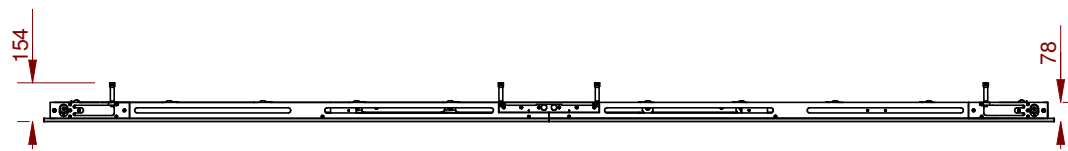

C

D

D

Continuously variable aspect ratio from 4:3 to 2.40:1

CINOSCREEN_flat -- 156"					Edition		Sheet	
with a masking system							6	

1

2

3